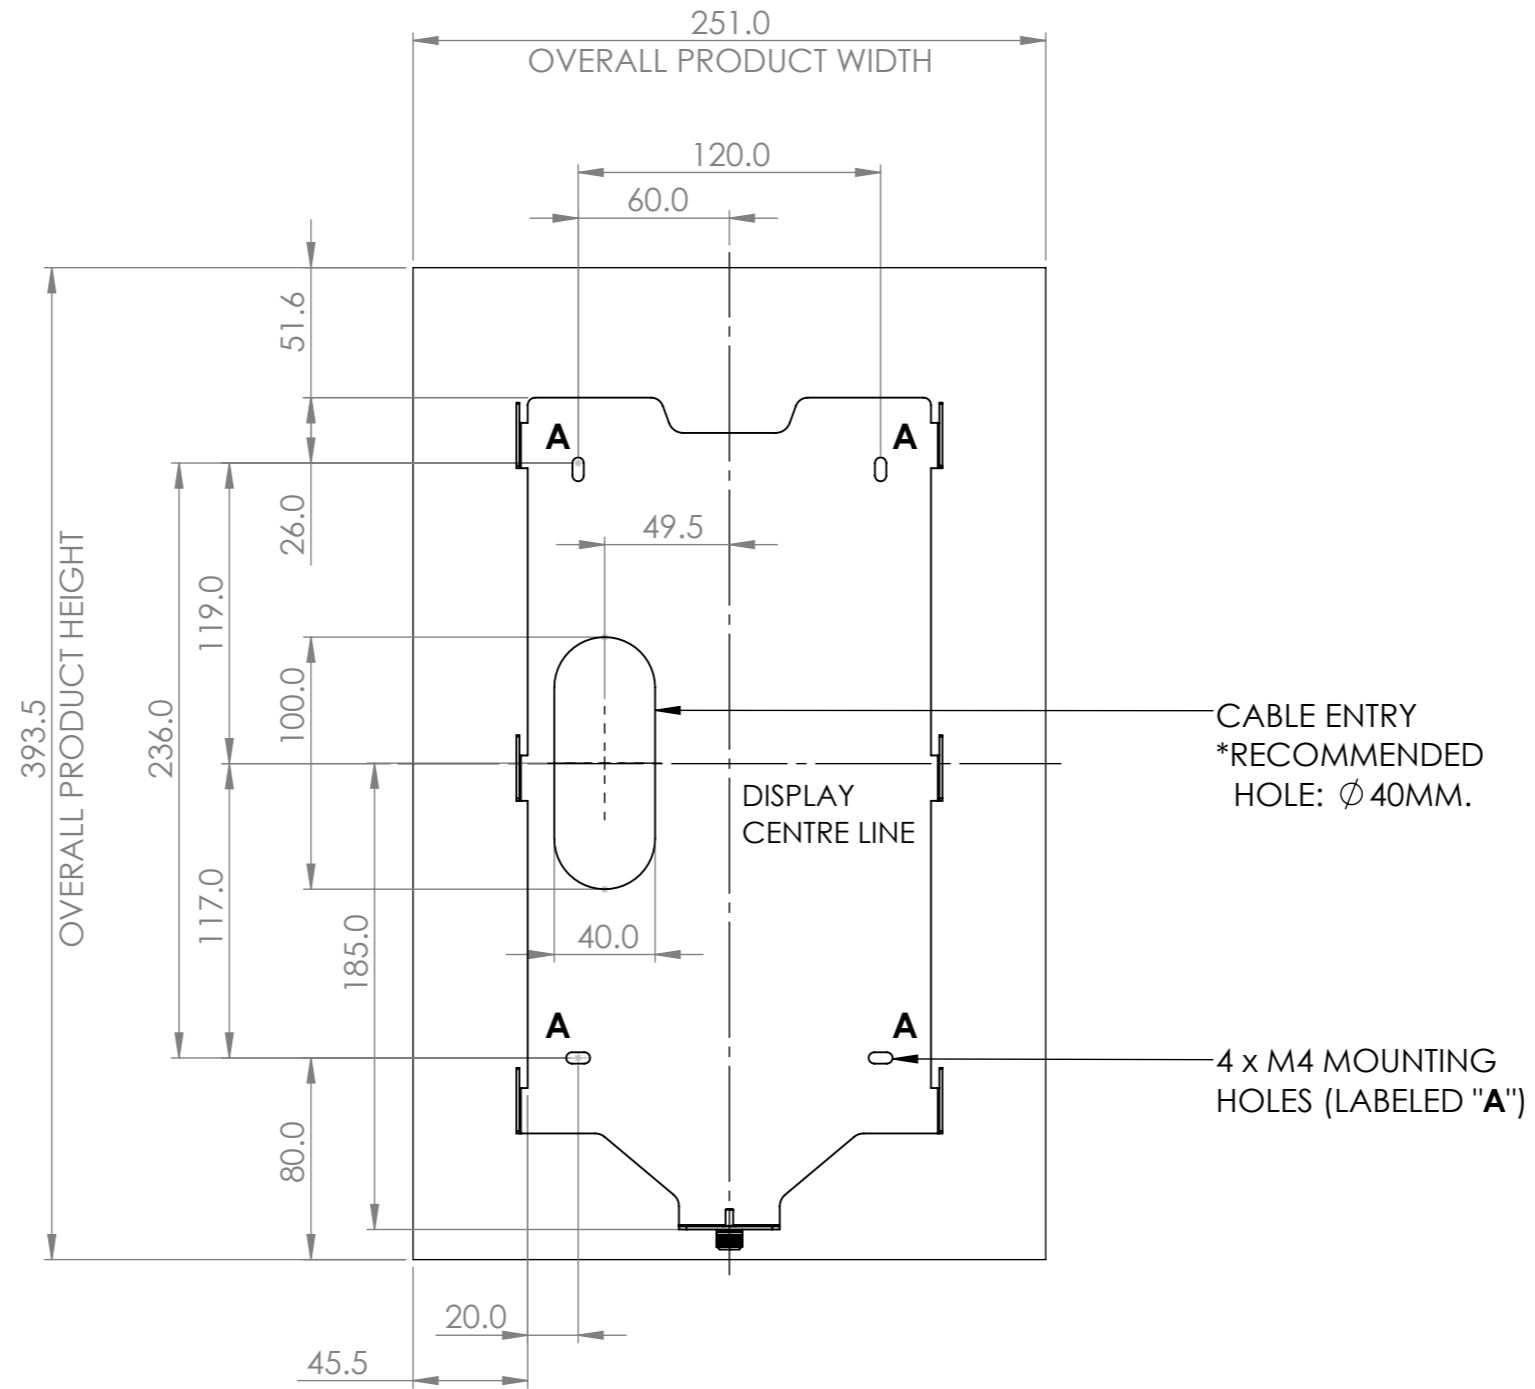

DO NOT SCALE DRAWING			
REVISION 1.0.2509.0			
NAME	DATE	TITLE:	
DRAWN: STEPHANIE N	26/02/2025	OP-156HD-S DIMENSION DRAWING	
APPV'D		DWG NO. 1	
UNLESS OTHERWISE SPECIFIED: DIMENSIONS ARE IN MILLIMETERS FINISH: GLOSS TOLERANCES: $\pm 0.5$ MM			A.B.N 61 164 165 100 16 ALEXANDRA PARADE, CLIFTON HILL, VIC 3068 PH: +61 3 8843 0700 E: info@pixeltechnologies.com.au W: www.pixeltechnologies.com.au
WEIGHT:	SCALE: 1:3		SHEET 1 OF 2

DO NOT SCALE DRAWING			
REVISION 1.0.2509.0			
NAME	DATE	TITLE:	
DRAWN	STEPHANIE N	26/02/2025	OP-156HD-S MOUNTING
APP'VD			
UNLESS OTHERWISE SPECIFIED: DIMENSIONS ARE IN MILLIMETERS FINISH: GLOSS TOLERANCES: $\pm$ 0.5MM			A.B.N 61 164 165 100 16 ALEXANDRA PARADE, CLIFTON HILL, VIC 3068 PH: +61 3 8843 0700 E: info@pixeltechnologies.com.au W: www.pixeltechnologies.com.au
WEIGHT:		SCALE:1:3	DWG NO. 2 A3
		SHEET 2 OF 2	