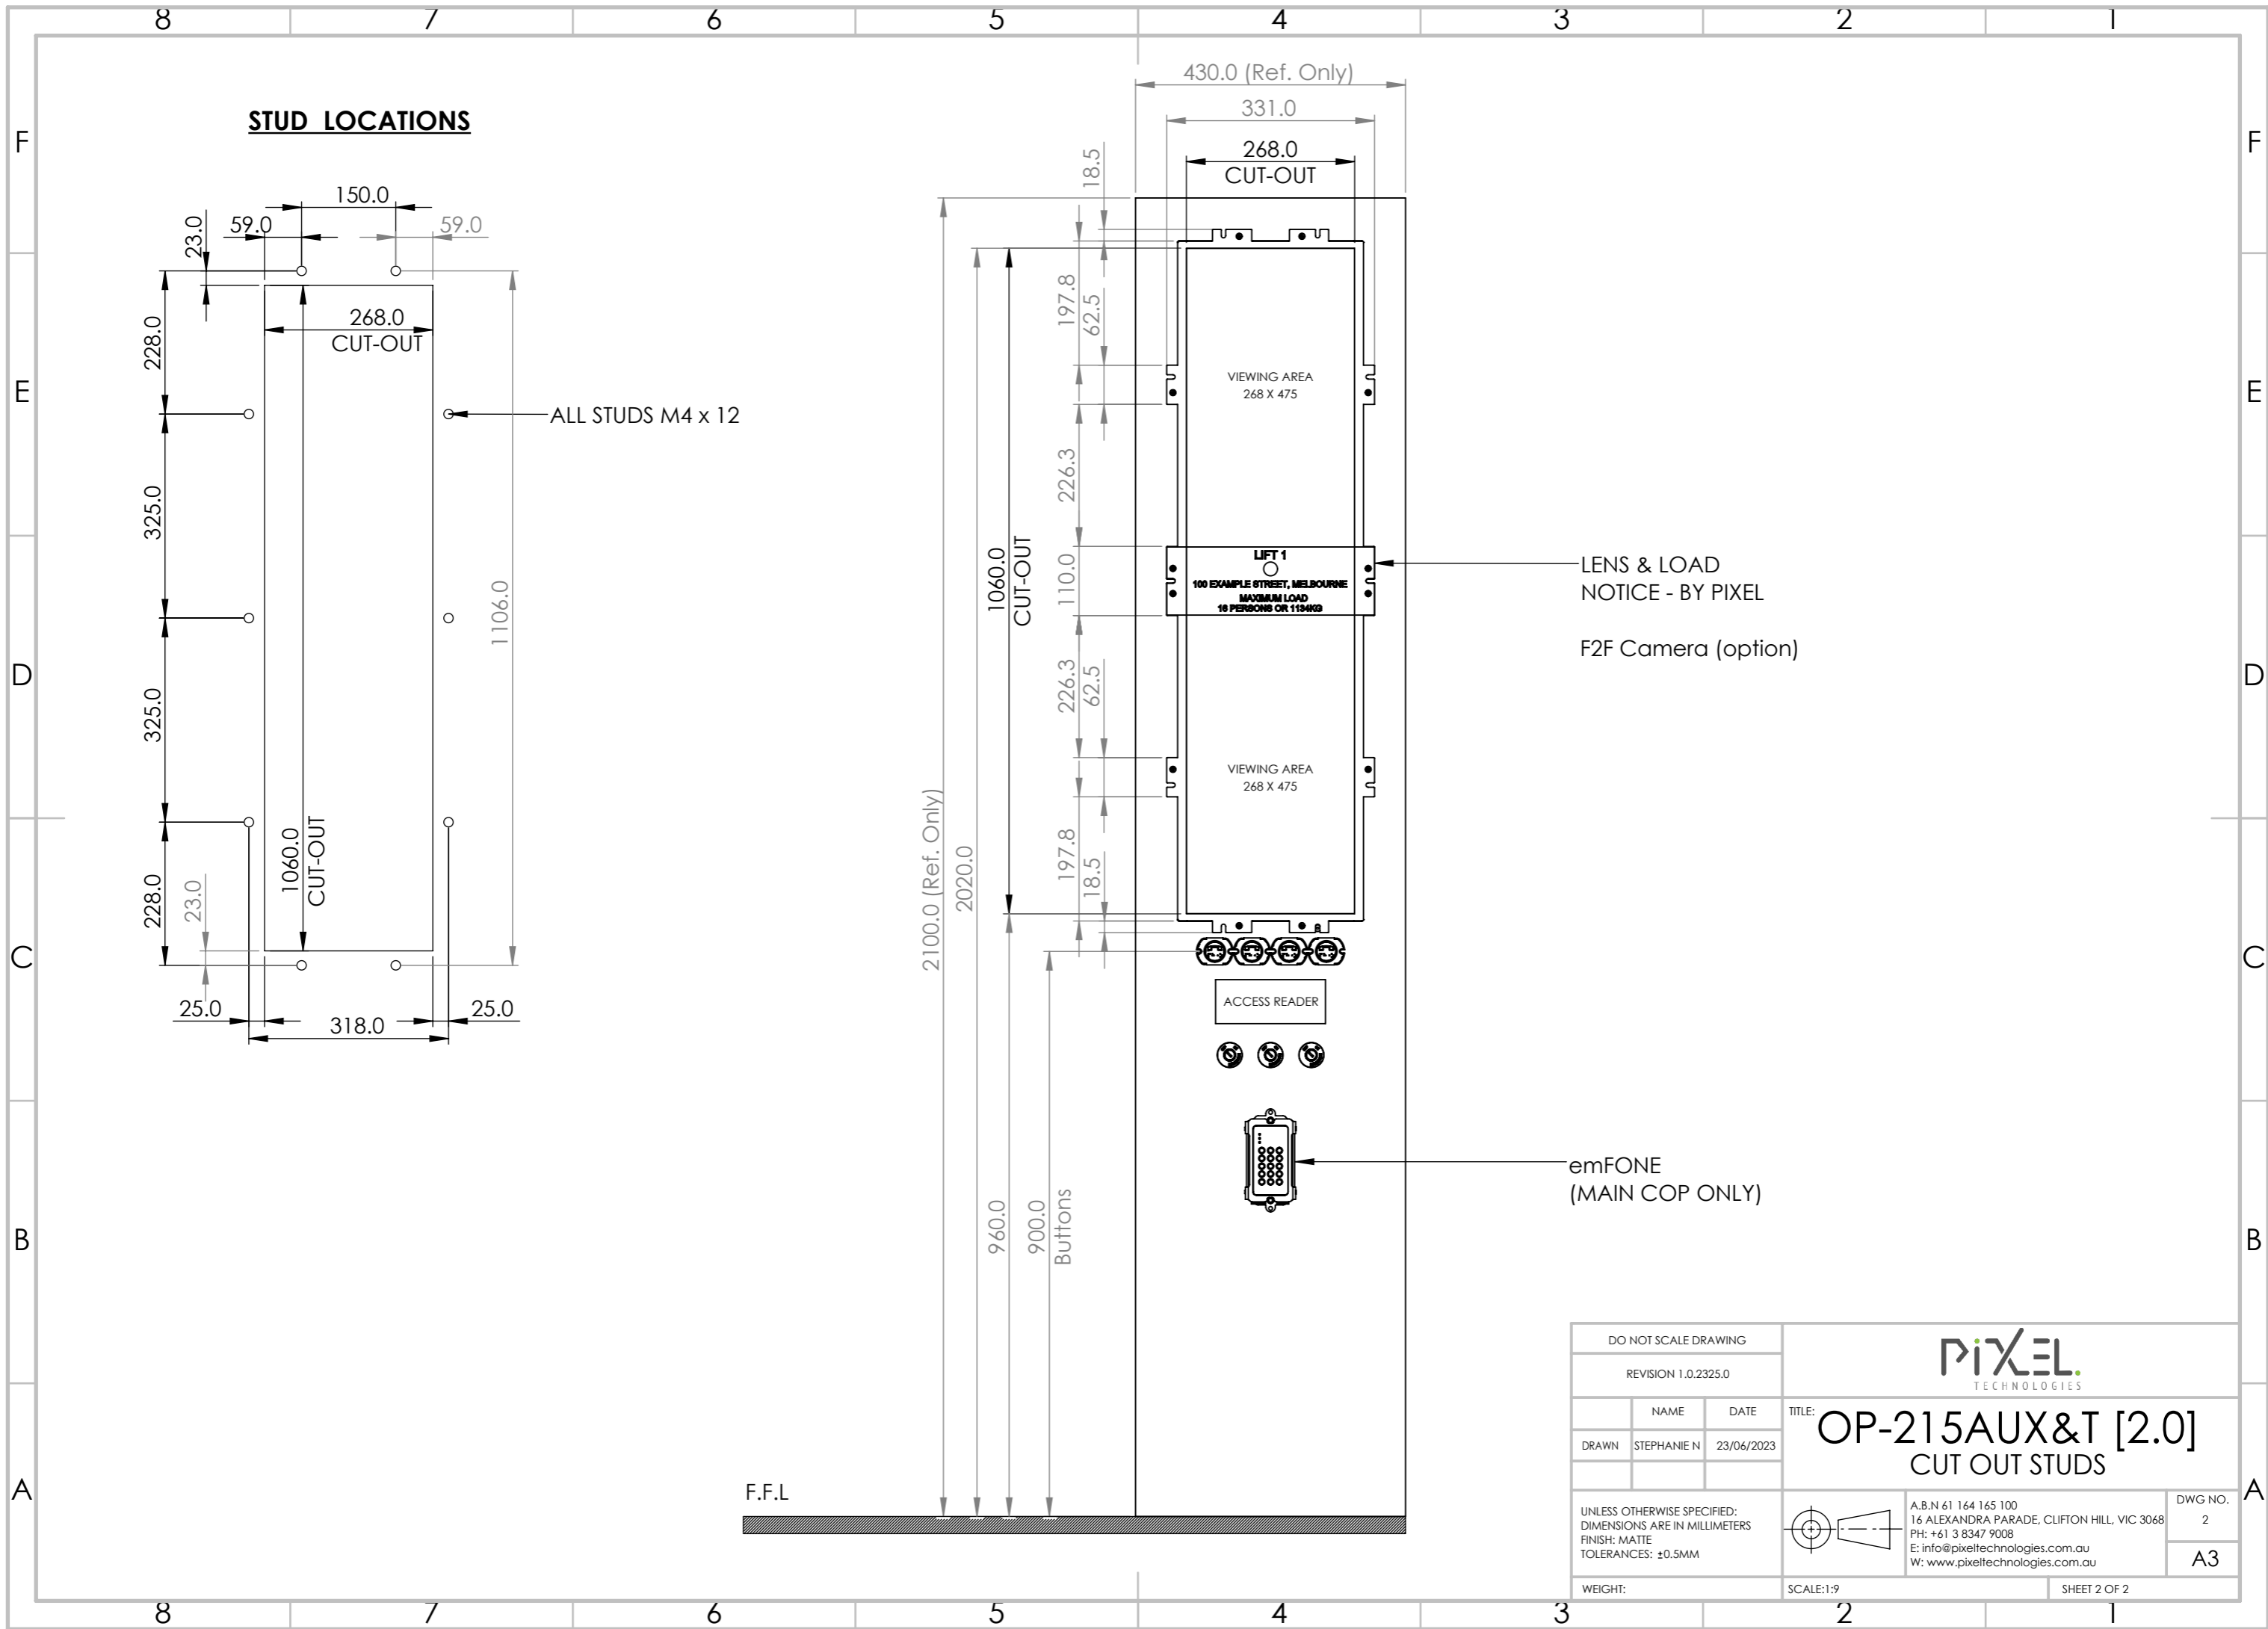

ADDITIONAL PRODUCTS:

Sold Separately**

(1) CT-2W4L

(2) AXIS CAMERA KIT

(3) CT-E10

(4) CT-E9

HANDLE

MAIN UNIT
OPAL AUX

SPEAKER

MAIN UNIT OPAL
TOUCH

7PLCs CABLE TIES

INCLUDES FRONT LENS WITH PN:
PLC_OP-215HD&T [2.0]

DO NOT SCALE DRAWING				TITLE: OP-215AUX&T [2.0] DIMENSION DRAWING	
REVISION 1.0.2325.0					
NAME	DATE	DRAWN		STEPHANIE N 23/06/2023	
UNLESS OTHERWISE SPECIFIED: DIMENSIONS ARE IN MILLIMETERS FINISH: MATTE TOLERANCES: ±0.5MM				A.B.N 61 164 165 100 16 ALEXANDRA PARADE, CLIFTON HILL, VIC 3068 PH: +61 3 8347 9008 E: info@pixeltechnologies.com.au W: www.pixeltechnologies.com.au	
WEIGHT:	SCALE:1:6	SHEET 1 OF 2		DWG NO.	1
				A3	

DO NOT SCALE DRAWING				TITLE: OP-215AUX&T [2.0] CUT OUT STUDS
REVISION 1.0.2325.0				
NAME	DATE	DWG NO. 2 A3		
DRAWN	STEPHANIE N			
UNLESS OTHERWISE SPECIFIED: DIMENSIONS ARE IN MILLIMETERS FINISH: MATTE TOLERANCES: ±0.5MM				A.B.N 61 164 165 100 16 ALEXANDRA PARADE, CLIFTON HILL, VIC 3068 PH: +61 3 8347 9008 E: info@pixeltechnologies.com.au W: www.pixeltechnologies.com.au
WEIGHT:	SCALE:1:9	SHEET 2 OF 2		