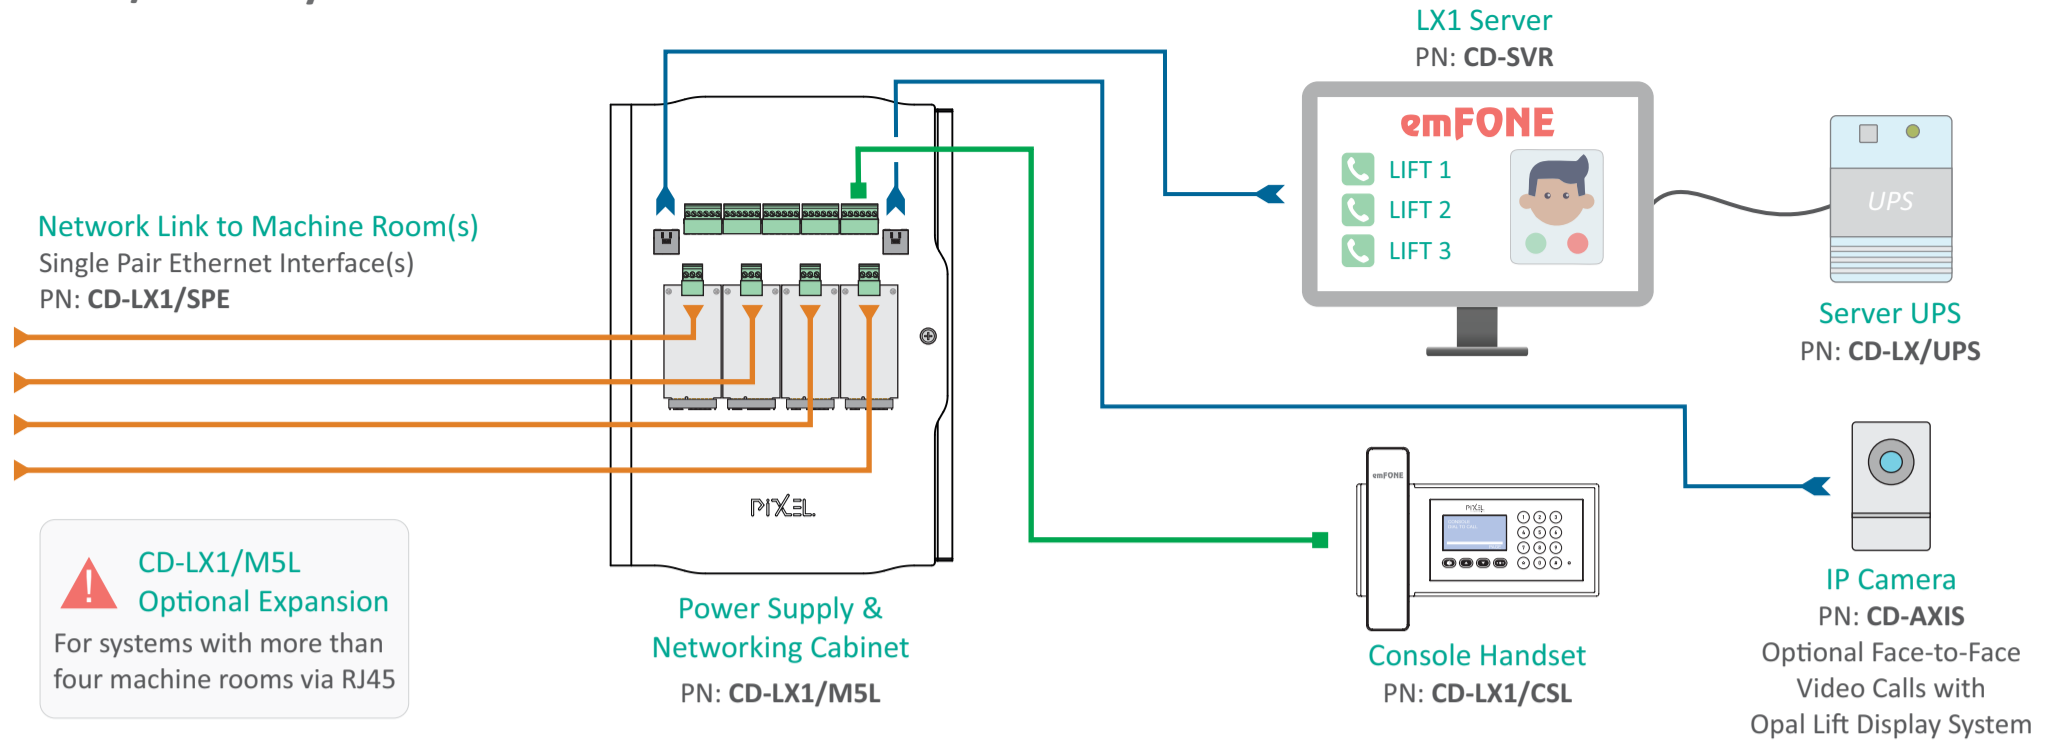

Control / Security Room

Lift Machine Room(s)

Lift Car(s)

Lift Pit(s)

CABLE LEGEND

PixelBus Recommended Cable:
20AWG/0.5mm² STP
Belden 9402 or equivalent
Keep away from high voltage wiring & DC & VF drives

emFONE IP LX1 System Typical Network Overview