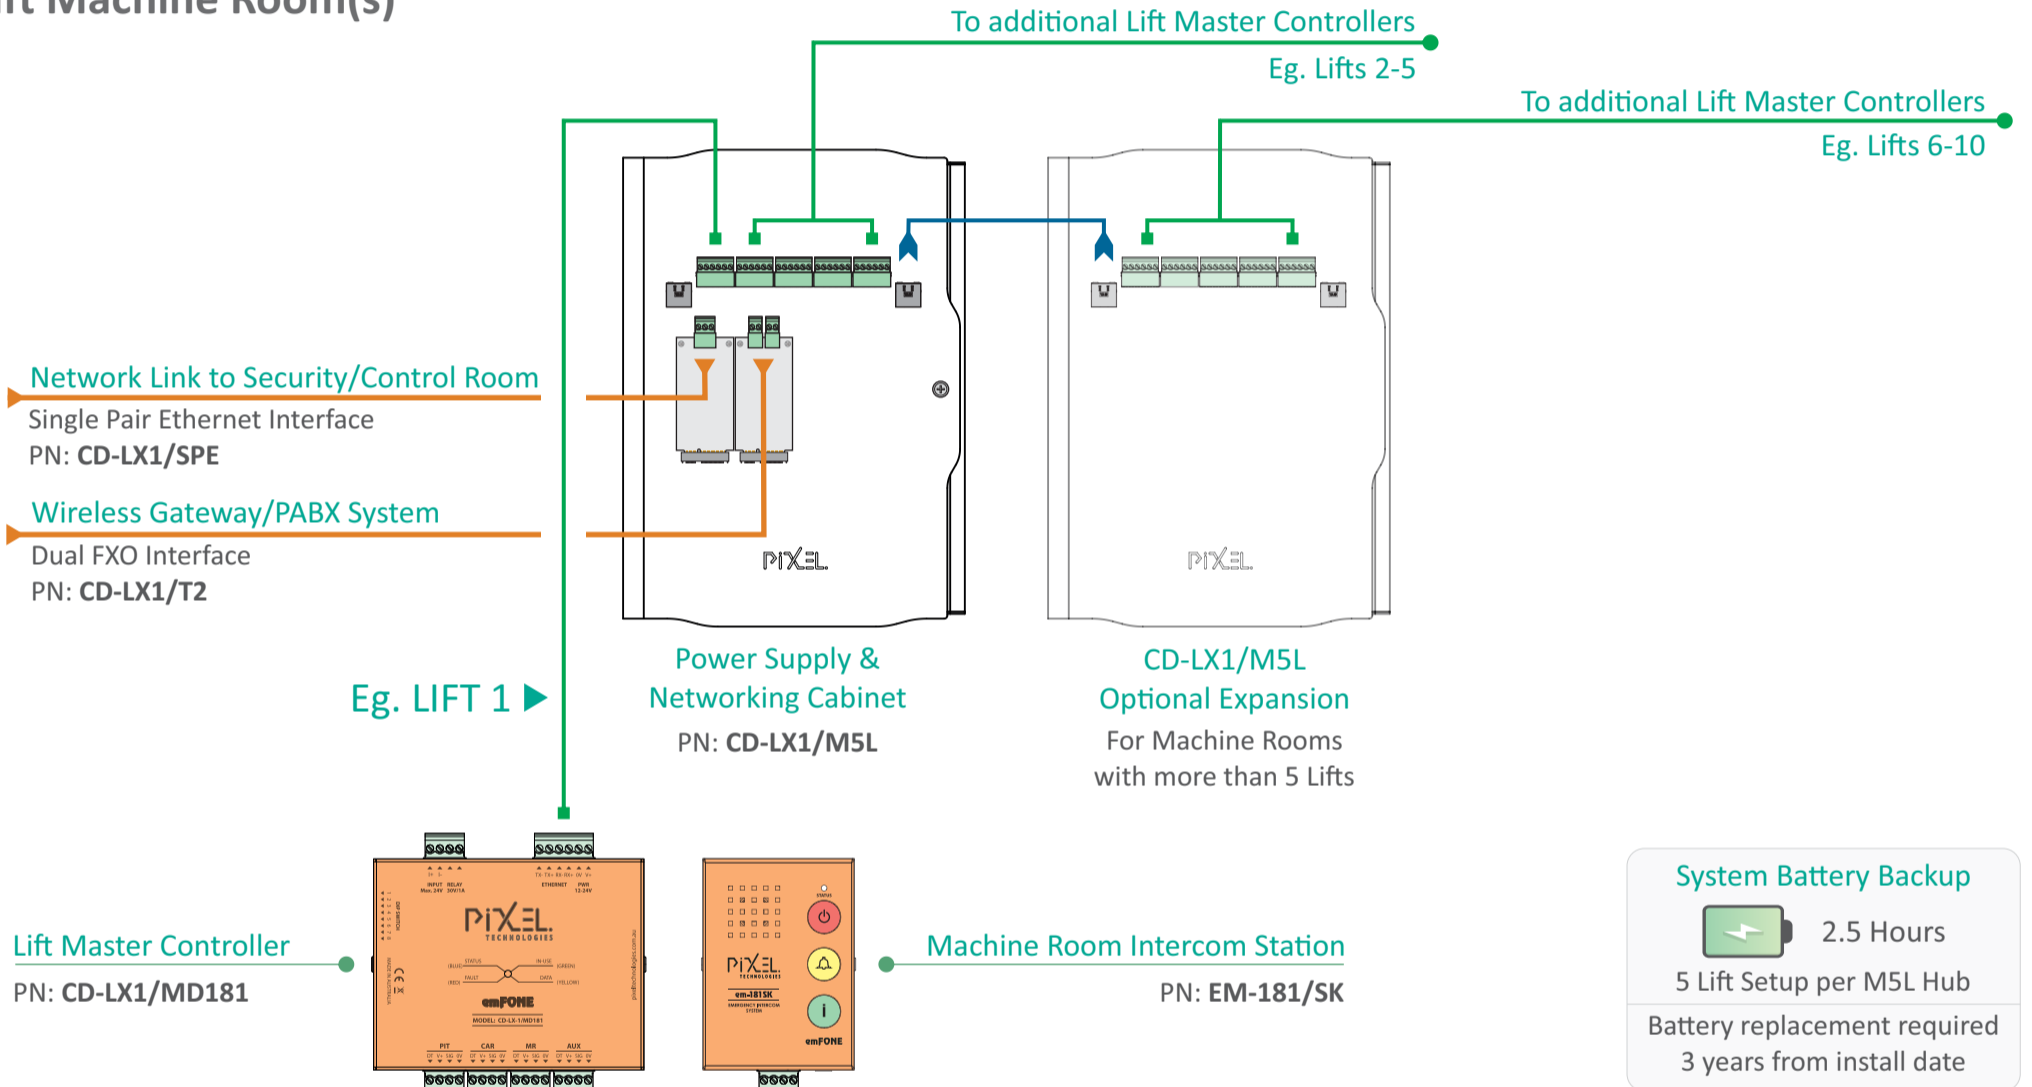

Control / Security Room

Lift Machine Room(s)

Lift Car(s)

Lift Pit(s)

CABLE LEGEND

PixelBus Recommended Cable:
20AWG/0.5mm² STP
Belden 9402 or equivalent
Keep away from high voltage wiring & DC & VF drives

emFONE IP LX1 System Typical Network Overview