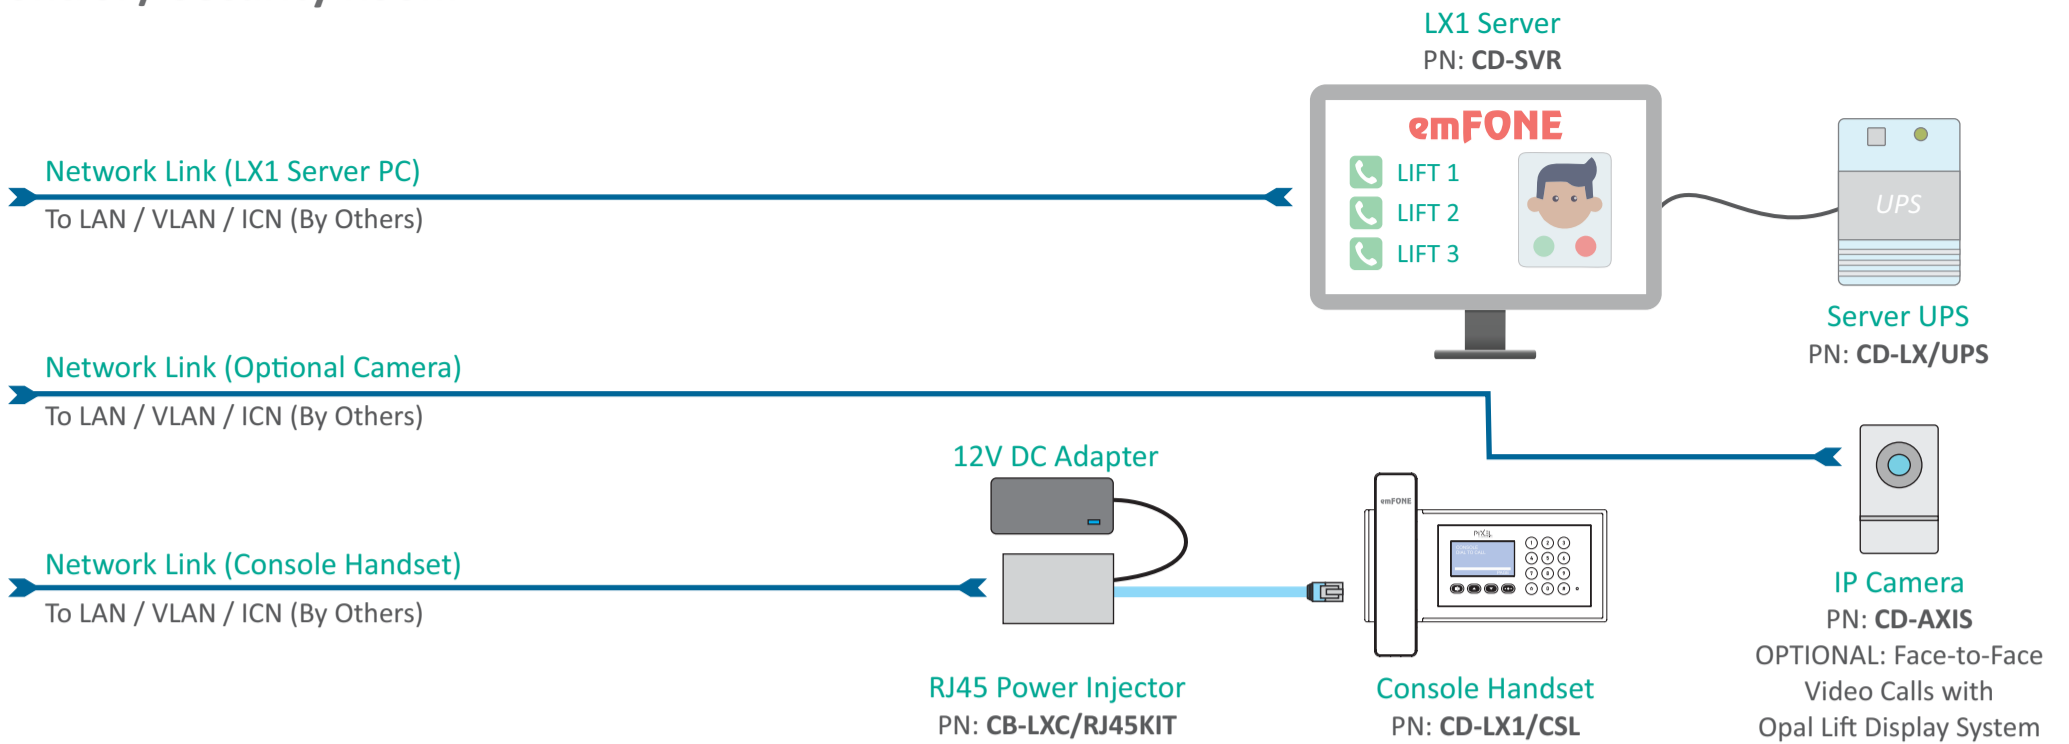

## Control / Security Room

## Lift Machine Room(s)

### CABLE LEGEND

**PixelBus Recommended Cable:**  
20AWG/0.5mm<sup>2</sup> STP  
Belden 9402 or equivalent  
Keep away from high voltage wiring & DC & VF drives

**emFONE IP LX1 System**  
Standard Ethernet  
Typical Network Overview